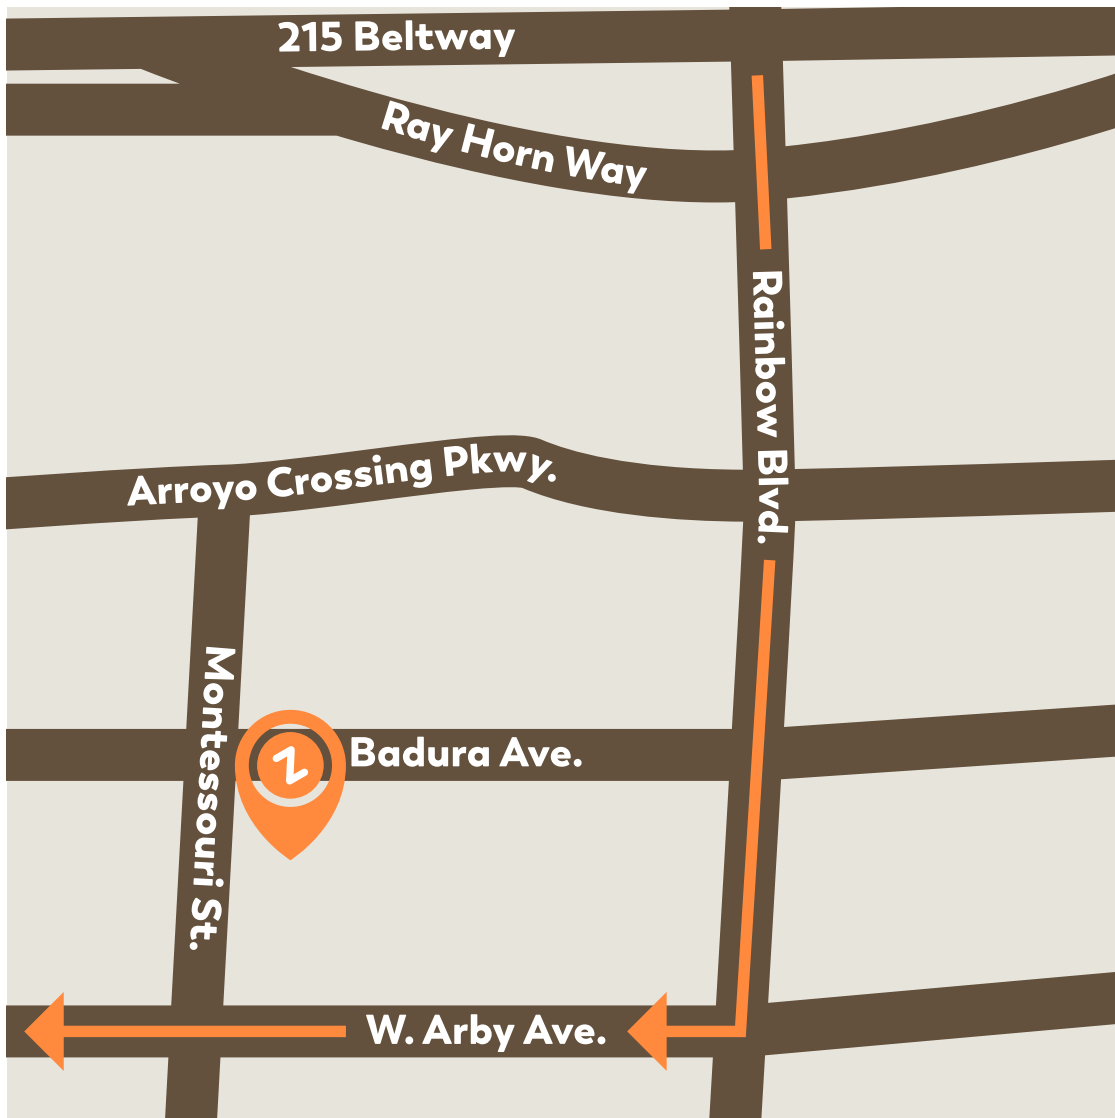

**Traffic Flow for Zippy's Badura Grand Opening
October 10, 2023 at 10:10AM**

DRIVING TO ZIPPY'S BADURA

If you are getting off of the 215 Beltway, heading south on Rainbow Blvd., go past Badura and turn right on W. Arby Ave.

**Need to drop someone off in front of Zippy's?
See next page for continued drop off directions.**

Traffic Flow for Zippy's Badura Grand Opening

October 10, 2023 at 10:10AM

DROPPING OFF AT ZIPPY'S BADURA

If you need to drop someone off in front of Zippy's, turn right again heading north on S. Tenaya Way.

Stay in the right lane on S. Tenaya and make a right on Badura, heading east, and you will be in the correct line up for Zippy's.