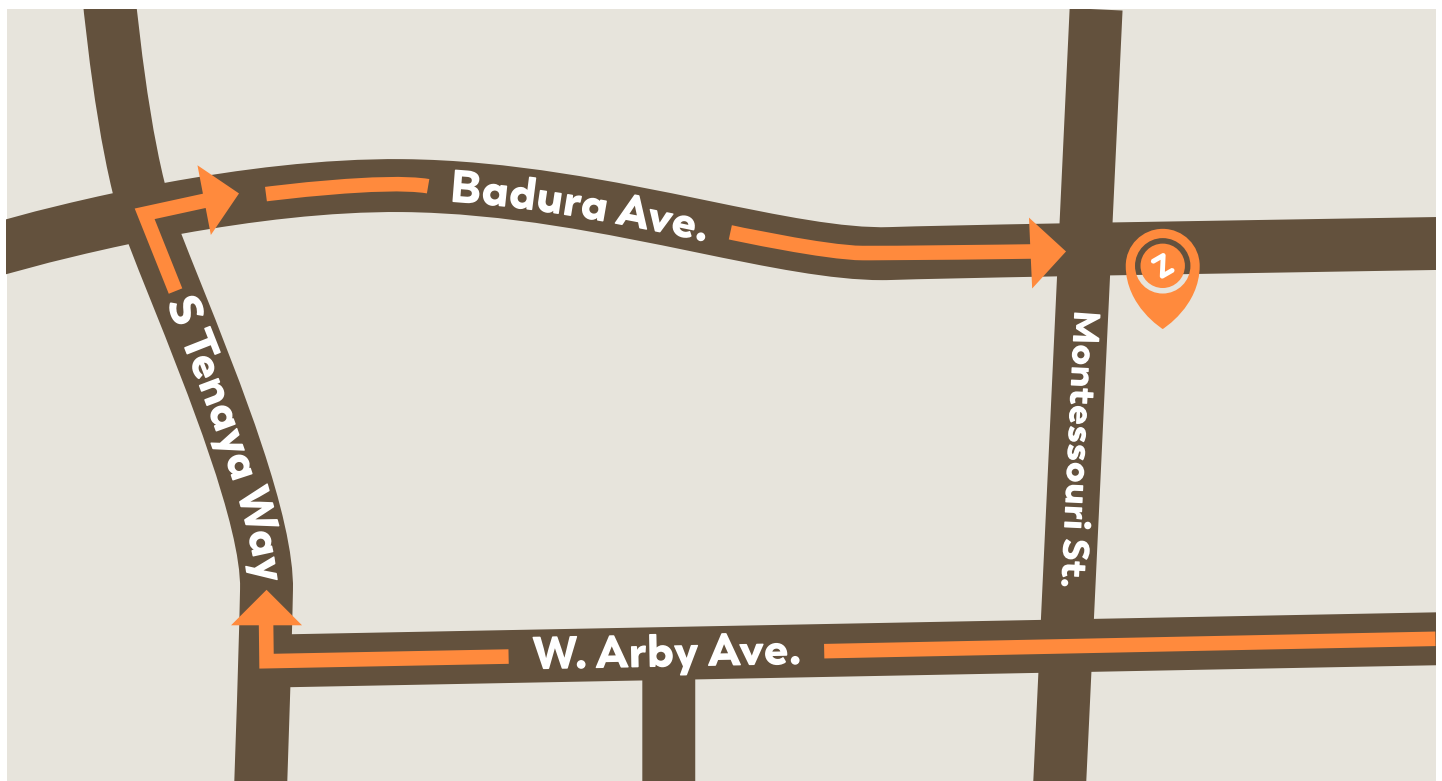

**Traffic Flow for Zippy's Badura Grand Opening
October 10, 2023 at 10:10AM**

DRIVING TO ZIPPY'S BADURA

If you are getting off of the 215 Beltway, heading south on Rainbow Blvd., go past Badura and turn right on W. Arby Ave.

**Need to drop someone off in front of Zippy's?
See next page for continued drop off directions.**

Traffic Flow for Zippy's Badura Grand Opening

October 10, 2023 at 10:10AM

DROPPING OFF AT ZIPPY'S BADURA

If you need to drop someone off in front of Zippy's, turn right again heading north on S. Tenaya Way.

Stay in the right lane on S. Tenaya and make a right on Badura, heading east, and you will be in the correct line up for Zippy's.